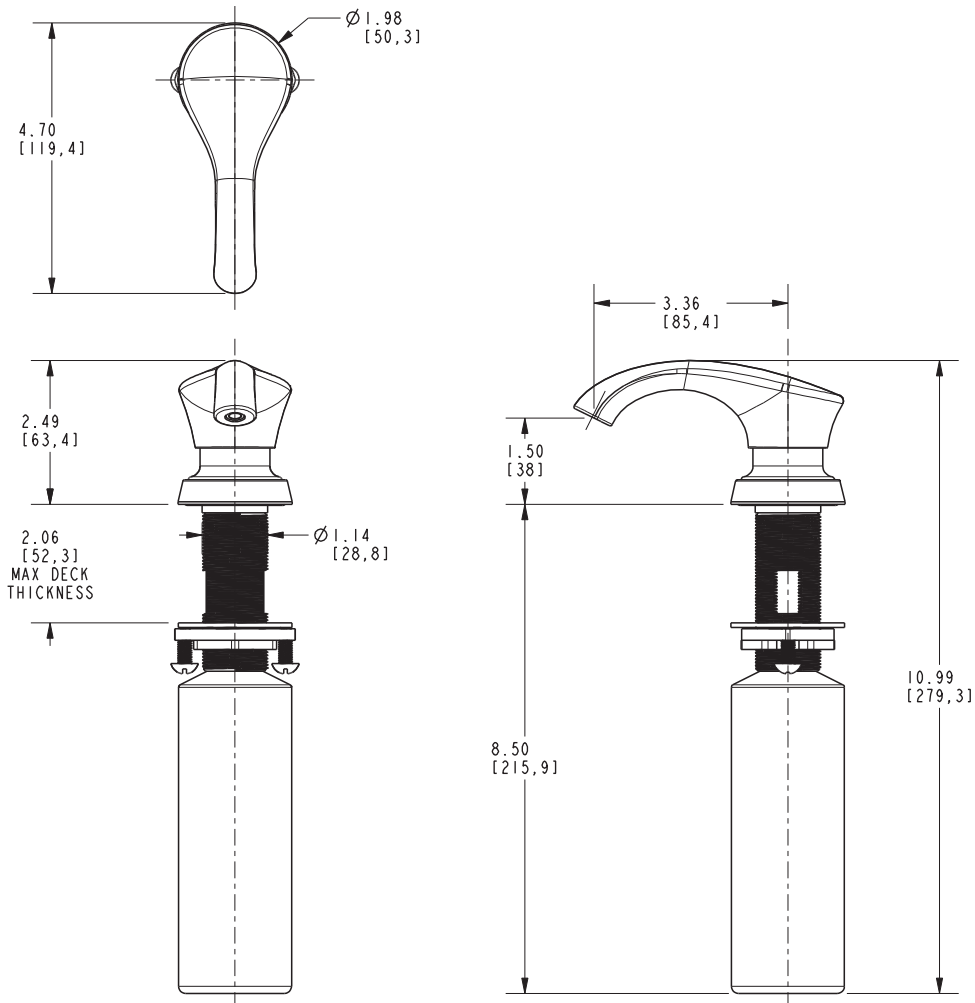

Soap / Lotion Dispenser
2500-5721

Features

- Solid brass construction
- One piece cast spout design
- Base with integral O-ring deck seal
- Enhanced dispensing volume pump
- Removable spout for above deck refilling
- 8 fluid oz. (236 ml) capacity bottle included
- 1.50" (3.8 cm) spout height at outlet
- 3.36 (8.5 cm) spout reach (c-c)

2500-5721

20-405

125-8

125-9

Specified Model

Model	Description	Colors Finishes				
2500-5721	Soap Lotion Dispenser	<input type="checkbox"/> 10B	<input type="checkbox"/> 15	<input type="checkbox"/> 15S	<input type="checkbox"/> 26	<input type="checkbox"/> Other
20-405	Soap / Lotion Replacement Pump Head	<input type="checkbox"/> 10B	<input type="checkbox"/> 15	<input type="checkbox"/> 15S	<input type="checkbox"/> 26	<input type="checkbox"/> Other
125-8	Soap / Lotion Replacement Pump	<input type="checkbox"/> NA				
125-9	Soap / Lotion Replacement Bottle	<input type="checkbox"/> NA				

* Note: Requires 1-1/4" to 1-11/16" through hole. Accommodates 2-1/16" maximum deck thickness..

Product Specification Add "Color / Finish" suffix to Model number, below.

The Soap / Lotion Dispenser shall be made of solid brass construction. Dispenser shall incorporate a removable top spout assembly for easy refilling access. Dispenser shall incorporate a refillable 8 fluid ounce (236 ml) capacity container. Product shall incorporate a 1.50" (3.8 cm) spout height at outlet and a 3.36" (8.5 cm) spout reach (c-c). Soap / Lotion Dispenser shall be Newport Brass Model 2500-5721/____.

2500-5721

PRODUCT DIMENSIONS *(Units are in inches)*

Vespera Soap / Lotion Dispenser 2500-5721