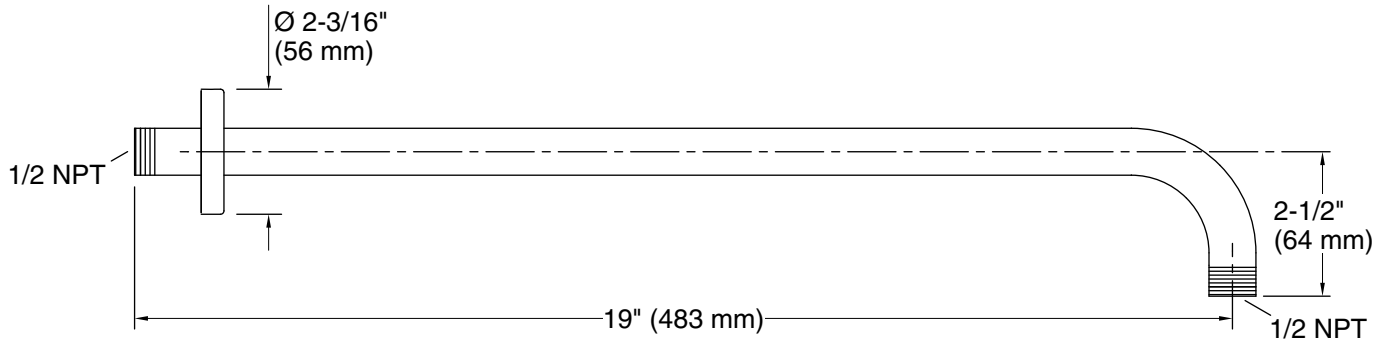

Technical Information

All product dimensions are nominal.