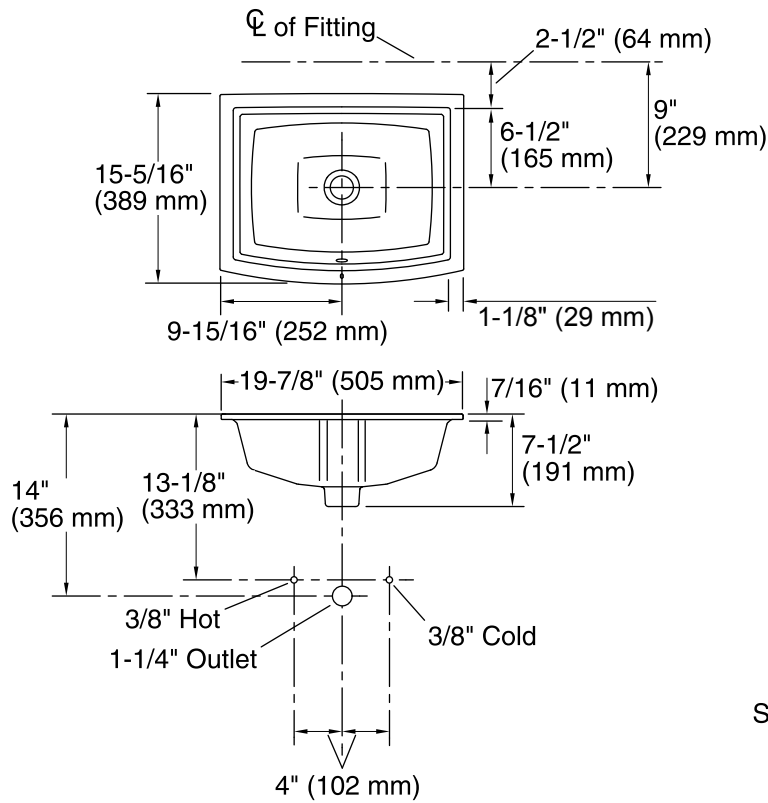

Standard Installation