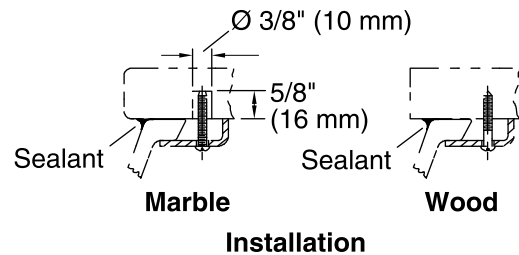

### Technical Information

All product dimensions are nominal.

- Bowl configuration: Single
- Installation: Under-mount
- Bowl area (Only): Length: 17-5/8" (448 mm)  
Width: 13" (330 mm)  
With overflow: Yes  
Water depth: 3-3/4" (95 mm)
- Drain hole: 1-3/4" (44 mm)
- Template: 1224722-7, required, not included