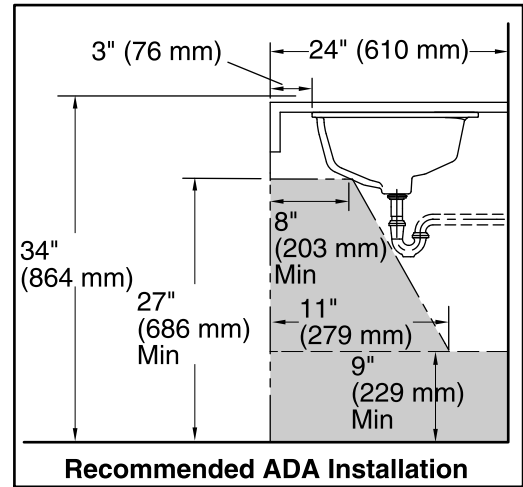

Recommended ADA Installation