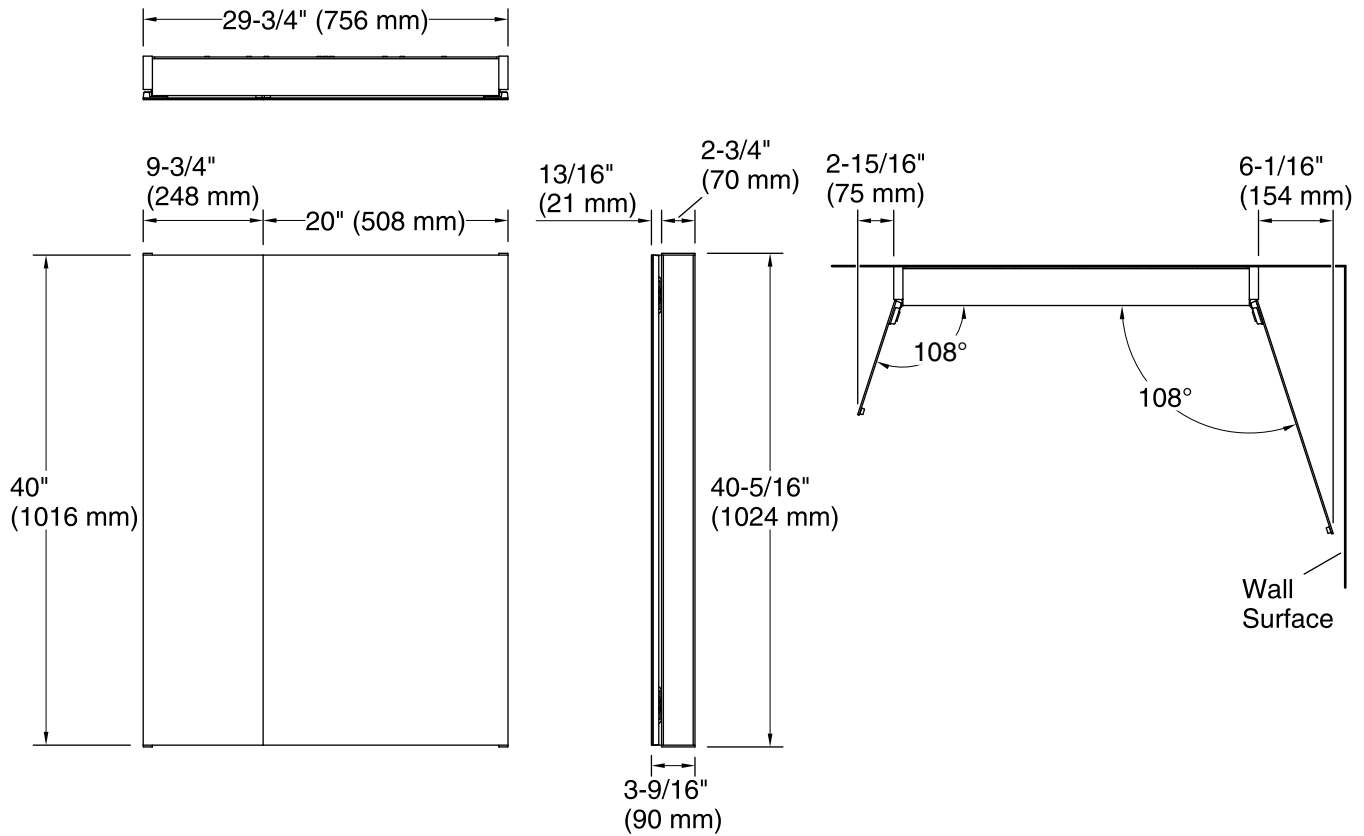

Features

- Innovative staggered shelf layout fits tall and short items.
- Deep shelves hold large containers.
- Low-profile design hugs the wall for a clean look.
- Mirror-front door with reflective mirrored interior.
- Six fixed shelves.
- Two-way adjustable hinges with 108-degree opening capability for easy cabinet access.

Material

- Rust-free aluminum.

Installation

- Easy surface-mount installation—no wall cutting.
- Reversible: install as left- or right-hinge swing.
- Includes mounting hardware.
- Includes two reversible side panel kits (White and Grey) to match your decor.

Codes/Standards

None Applicable

KOHLER® One-Year Limited Warranty

See website for detailed warranty information.

Technical Information

All product dimensions are nominal.

Vanity type: Wall-mount

Mirror type: Wall-mount

Notes

Install this product according to the installation instructions.

When determining the height of the cabinet, ensure the mirrored door will clear all obstacles (such as a faucet). A minimum distance of 3" (76 mm) is required.